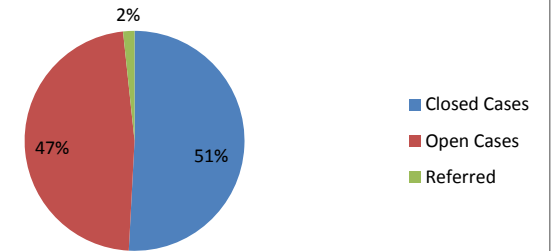

Statistics for all Cases Submitted as at 19th/02/2016

Case Status

Closed Cases	Open Cases	Referred	Total
91	85	3	179
51%	47%	2%	

Case Status

Rate your Experience

Good	Highly Effective	Inneffective	Manageable	Poor	Total
98	61	1	18	1	179
55%	34%	0%	10%	1%	

Rate your Experience

Number of Witnesses

Called Local Airport	I can't say anyone else saw it	Less than 5 People Saw it	Possible Mass Sighting	Total
1	74	93	11	179
1%	41%	52%	6%	

Number of Witnesses

Reports By State