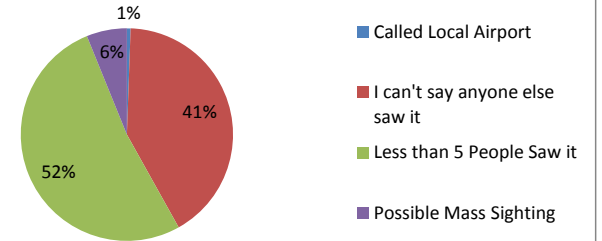

Statistics for all Cases Submitted as at 19th/02/2016

Case Status

Closed Cases	Open Cases	Referred	Total
91	85	3	179
51%	47%	2%	

Case Status

Rate your Experience

Good	Highly Effective	Inneffective	Manageable	Poor	Total
98	61	1	18	1	179
55%	34%	0%	10%	1%	

Rate your Experience

Number of Witnesses

Called Local Airport	I can't say anyone else saw it	Less than 5 People Saw it	Possible Mass Sighting	Total
1	74	93	11	179
1%	41%	52%	6%	

Number of Witnesses

Reports By State