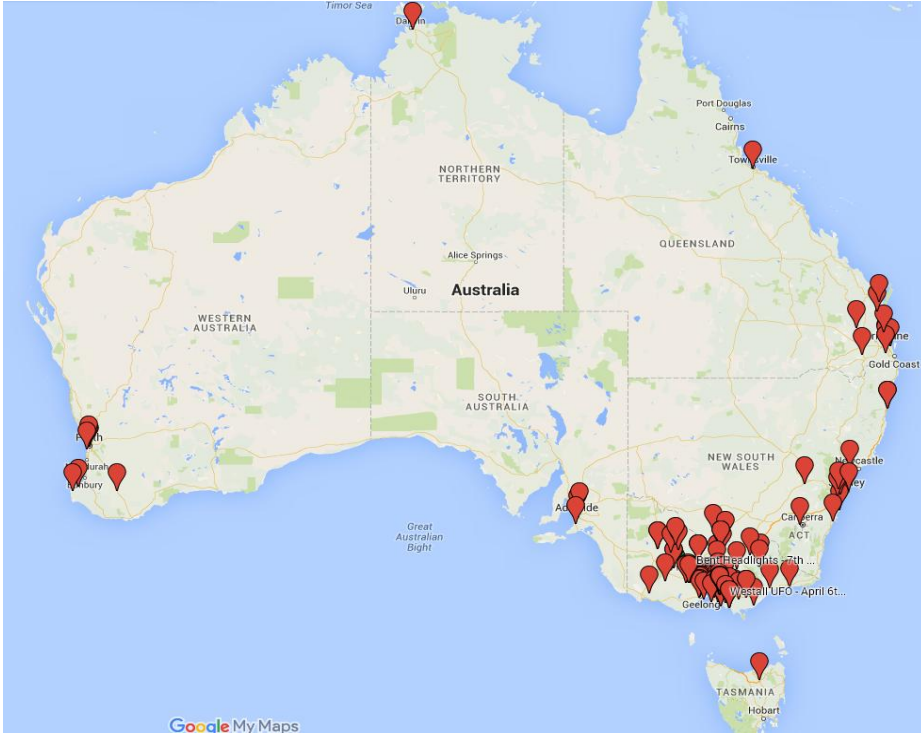

Rate your Experience

Number of Witnesses

Called Local Airport	I can't say anyone else saw it	Less than 5 People Saw it	Possible Mass Sighting	Total
1	74	93	11	179
1%	41%	52%	6%	

Number of Witnesses

Reports By State

Estimated Object Size

Attachments

Submitted 1 attachment	Submitted 2 Attachments	Submitted 3 Attachments	
4	9	6	19

Suburbs	Post Code	Cases Submitted	Comments
Albanvale	3021	2	Submitted Twice
Bendigo	3555	1	
Blackburn	3130	1	
Blayney	2799	1	
Brunswick	3056	1	
Bunyip	3820	1	
Busselton	6280	1	
Cape Woolamai	3925	2	Submitted Twice
Carnegie	3163	1	
Carrum	3197	1	
Carrum Downs	3201	1	
Charlton	3525	1	
Coburg	3058	1	
Cranbourne	3977	1	
Croydon	3136	1	
Delahey	3037	1	
East Doncaster	3109	1	
Edithvale	3196	2	
Frankston	3199	1	
Fremantle	6156	1	
Gapsted	3737	1	
Glenroy	3046	1	
Hallam	3803	1	
Hillsdale	2036	1	
Humevale	3757	1	
Kumbia	4610	1	
Landsborough	3384	2	Submitted Twice
Lara	3212	1	
Macarther	3286	1	
Madelay	6065	1	
Marlo	3888	1	
Maryborough	4650	1	
Lyndhurst	3975	1	
Mount Hotham	3741	1	
Elsternwick	3085	1	
Mitcham	3132	3	Submitted Three times
Mooroolbark	3138	2	
Healsville	3777	1	
Mordialloc	3195	1	
Mornington	3931	1	
Nunawading	3131	1	
Patterson Lakes	3196	2	
Point Cook	3072	1	
Preston	3081	2	Submitted Twice
Redfern	2016	1	
South Oakleigh	3167	1	
Tawonga South	3698	1	
Townsville	4824	1	
Unknown	0	1	
Warracknabeal	3393	2	Submitted Twice
Wingham	3875	1	
Wycheproof	3527	1	
Total		62	

AUSTRALIA WIDE

VICTORIA WIDE

MELBOURNE METRO & OUTLYING SUBURBS