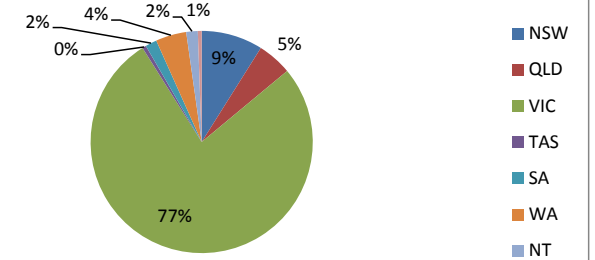

Rate your Experience

Number of Witnesses

Called Local Airport	I can't say anyone else saw it	Less than 5 People Saw it	Possible Mass Sighting	Total
1	74	93	11	179
1%	41%	52%	6%	

Number of Witnesses

Reports By State

NSW	QLD	VIC	TAS	SA	WA	NT	ACT	Total
16	9	138	1	3	8	3	1	179
9%	5%	77%	0%	2%	4%	2%	1%	

Reports By State

Estimated Object Size

Bigger Than the moon	Like a Star	Like the moon	Smaller than a golf ball at arms length	Total
22	82	25	50	179
12%	46%	14%	28%	