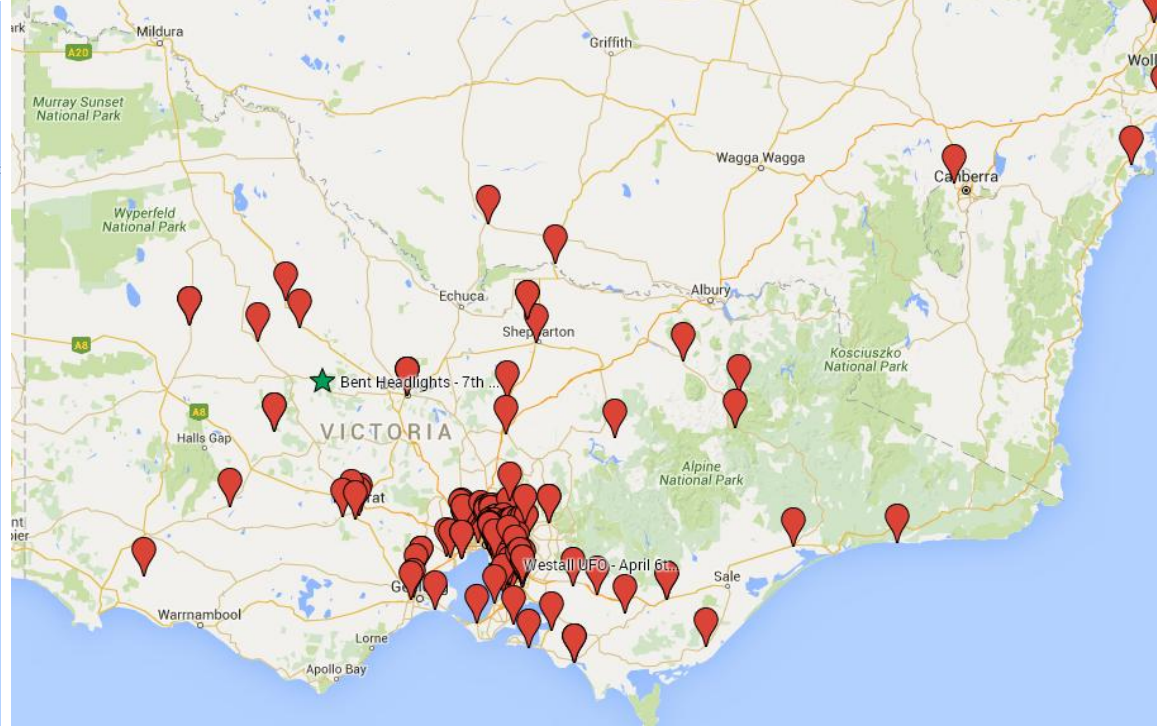

Estimated Object Size

Attachments

Submitted 1 attachment	Submitted 2 Attachments	Submitted 3 Attachments	
4	9	6	19

Suburbs	Post Code	Cases Submitted	Comments
Albanvale	3021	2	Submitted Twice
Bendigo	3555	1	
Blackburn	3130	1	
Blayney	2799	1	
Brunswick	3056	1	
Bunyip	3820	1	
Busselton	6280	1	
Cape Woolamai	3925	2	Submitted Twice
Carnegie	3163	1	
Carrum	3197	1	
Carrum Downs	3201	1	
Charlton	3525	1	
Coburg	3058	1	
Cranbourne	3977	1	
Croydon	3136	1	
Delahey	3037	1	
East Doncaster	3109	1	
Edithvale	3196	2	
Frankston	3199	1	
Fremantle	6156	1	
Gapsted	3737	1	
Glenroy	3046	1	
Hallam	3803	1	
Hillsdale	2036	1	
Humevale	3757	1	
Kumbia	4610	1	
Landsborough	3384	2	Submitted Twice
Lara	3212	1	
Macarther	3286	1	
Madelay	6065	1	
Marlo	3888	1	
Maryborough	4650	1	
Lyndhurst	3975	1	
Mount Hotham	3741	1	
Elsternwick	3085	1	
Mitcham	3132	3	Submitted Three times
Mooroolbark	3138	2	
Healsville	3777	1	
Mordialloc	3195	1	
Mornington	3931	1	
Nunawading	3131	1	
Patterson Lakes	3196	2	
Point Cook	3072	1	
Preston	3081	2	Submitted Twice
Redfern	2016	1	
South Oakleigh	3167	1	
Tawonga South	3698	1	
Townsville	4824	1	
Unknown	0	1	
Warracknabeal	3393	2	Submitted Twice
Wingham	3875	1	
Wycheproof	3527	1	
Total		62	

AUSTRALIA WIDE

VICTORIA WIDE

MELBOURNE METRO & OUTLYING SUBURBS