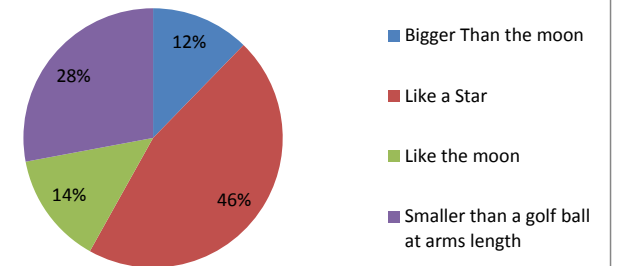

Estimated Object Size