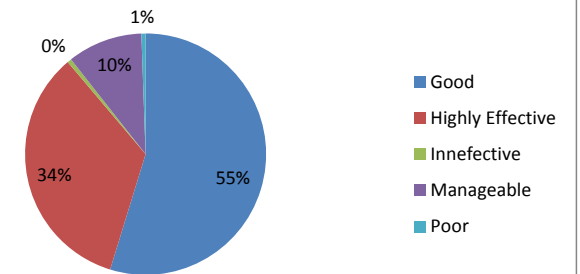

Statistics for all Cases Submitted as at 19th/02/2016

Case Status

Closed Cases	Open Cases	Referred	Total
91	85	3	179
51%	47%	2%	

Case Status

Rate your Experience

Good	Highly Effective	Inneffective	Manageable	Poor	Total
98	61	1	18	1	179
55%	34%	0%	10%	1%	

Rate your Experience

Number of Witnesses

Called Local Airport	I can't say anyone else saw it	Less than 5 People Saw it	Possible Mass Sighting	Total
1	74	93	11	179
1%	41%	52%	6%	

Number of Witnesses

Reports By State